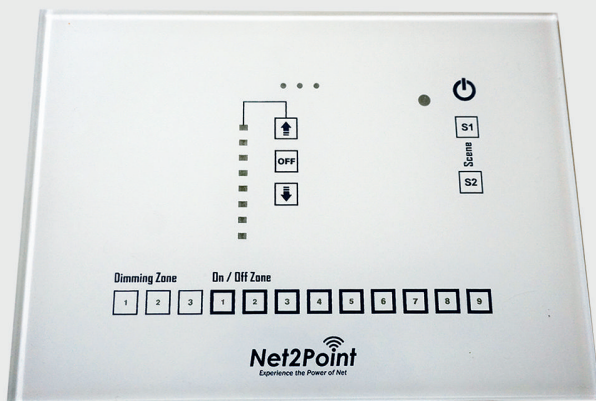

Note: ** This features will be available shortly, Conditions Apply.

Power Automation

- Low Cost
- Quality
- Cloud Platform
- Open Source